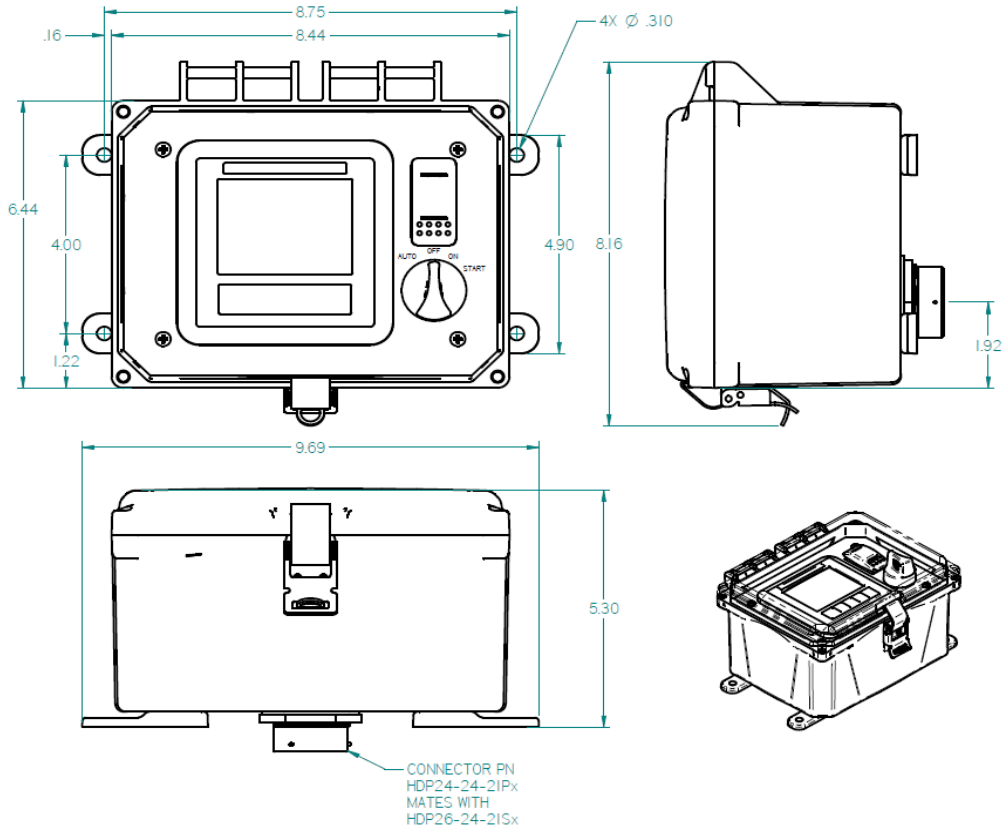

YANMAR CO., LTD.  
YANMAR AMERICA CORP.

Item	Part No.	Description	Quantity	Remarks
1	129C88-91610	Panel ASSY w/NEMA Enclosure	1	
2	129A88-91320	Key	2	

- TIER 4F MODELS**
- 3TNV80FT
  - 3TNV88F-E (w/KPH3&20)
  - 3TNV88C
  - 3TNV86CT
  - 4TNV88C
  - 4TNV86CT
  - 4TNV98C
  - 4TNV98CT
  - 4TNV94FHT

Remarks:

This kit includes a color panel display, keyswitch & key, speedswitch, panel harness, NEMA weatherproof enclosure box