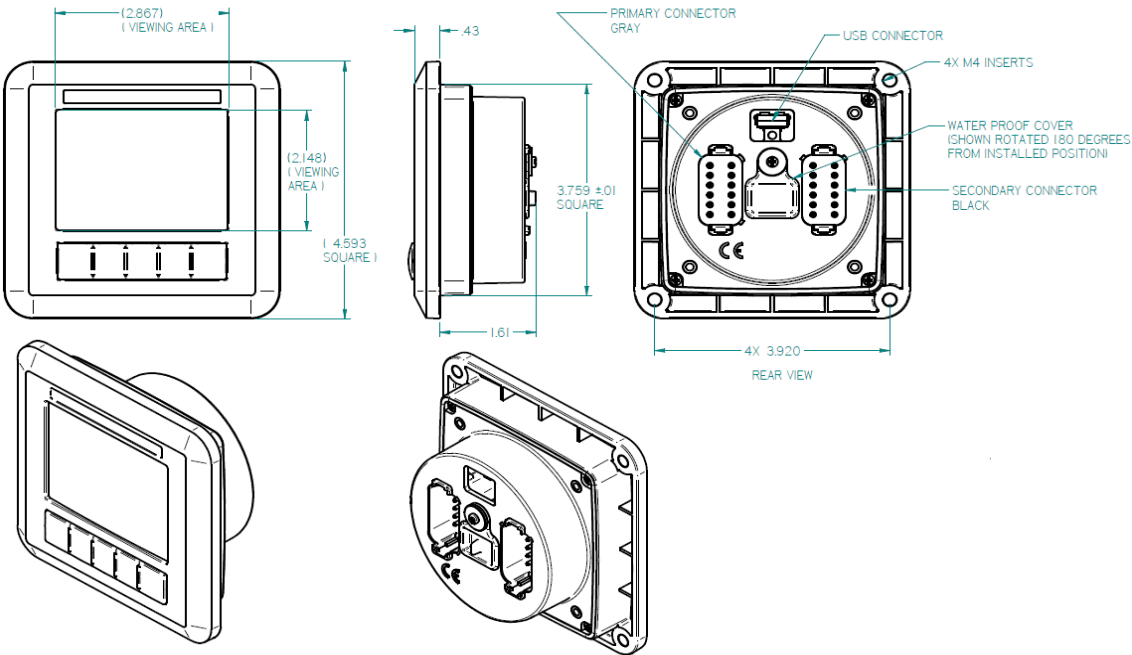

- TIER 4F MODELS**
- 3TNV80FT
  - 3TNV88F-E (w/KPH3&20)
  - 3TNV88C
  - 3TNV86CT
  - 4TNV88C
  - 4TNV86CT
  - 4TNV98C
  - 4TNV98CT
  - 4TNV94FHT

Remarks:

This kit includes a color panel display only